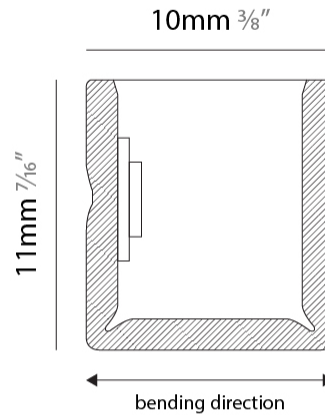

PROJECT
TYPE
SPECIFIER
QUANTITY
DATE

1. To build a product code in our configurator select the specify button on the base model # product page
2. To build a manual product code on this datasheet choose from the options listed below in blue font and add the suffix to the base model #

GENERAL

Series: Flexlite
Subseries: Firenze Palla Monopoint
Brand: Unonovesette
Division: Exterior
Mounting Type: Surface
Mounting Location: Wall
Subcategory: Wall Effect

PHYSICAL

Shape: Curves
Length (mm): 1000
Length (in): 39 ³/₈
Width (mm): 10
Width (in): 0 ³/₈
Height (mm): 11
Height (in): 0 ⁷/₁₆
Light Distribution: Omnidirectional
Diffuser: Polyurethane - Opal
Fixture Finish: WHI
Fixture Material: PVC / Polyurethane
Cable Details: Neoprene 300mm 2x0.5 mm2
Upon Request: Custom length - maximum of 5 meters

ELECTRICAL

Lamp Type: LED
Input Wattage (W): 13.57/m
Total Output Wattage (W): 11.21/m
Dimming: Non-Dimmable / 0-10V Dimming
Driver Included: No
Driver Location: Remote
Driver Type: Constant Voltage - Universal
Driver Class: Class 2
Input Voltage (V): 120 - 277
Output Voltage (V): 24

LED

Color Temperature (°K): 2700 / 3150 / 4300 / 5250
Max. Delivered Lumen (lm): 470 (3150K)
CRI: >85 CRI
Lamp Life (hrs): 50000
Upon Request: Dim to Warm

OPTICAL

Optic°: 120° Diffused light

RATINGS AND CERTIFICATIONS

Certified By: Certified for North American Standards
IP rating: IP68 (for permanent submersion 5m)