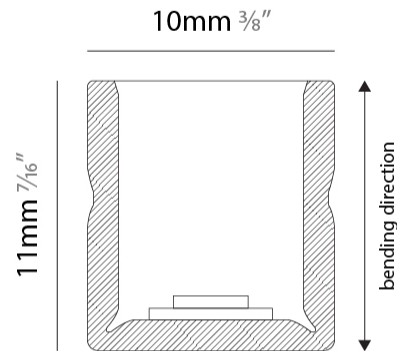

GENERAL

Series: Flexlite _____
Subseries: Flexlite Wave _____
Brand: Unonovesette _____
Division: Exterior _____
Mounting Type: Surface _____
Mounting Location: Wall _____
Subcategory: Wall Effect _____

PHYSICAL

Shape: Abstract _____
Length (mm): 1000 _____
Length (in): 39 ³/₈ _____
Width (mm): 10 _____
Width (in): 0 ⁷/₈ _____
Height (mm): 11 _____
Height (in): 0 ⁷/₁₆ _____
Light Distribution: Omnidirectional _____
Diffuser: Polyurethane - Opal _____
Fixture Finish: WHI _____
Fixture Material: PVC / Polyurethane _____
Cable Details: Neoprene 300mm 2x0.5 mm2 _____
Upon Request: Custom length - maximum of 5 meters _____

ELECTRICAL

Lamp Type: LED _____
Input Wattage (W): 13.57/m _____
Total Output Wattage (W): 11.21/m _____
Dimming: Non-Dimmable / 0-10V Dimming _____
Driver Included: No _____
Driver Location: Remote _____
Driver Type: Constant Voltage - Universal _____
Driver Class: Class 2 _____
Input Voltage (V): 120 - 277 _____
Output Voltage (V): 24 _____

LED

Color Temperature (°K): 2700 / 3050 / 4250 / 5100 _____
Max. Delivered Lumen (lm): 420 (3050K) _____
CRI: >85 CRI _____
Lamp Life (hrs): 100000 _____
Upon Request: Dim to Warm _____

OPTICAL

Optic°: 120° Diffused light _____

RATINGS AND CERTIFICATIONS

Certified By: Certified for North American Standards _____
IP rating: IP68 (for permanent submersion 5m) _____