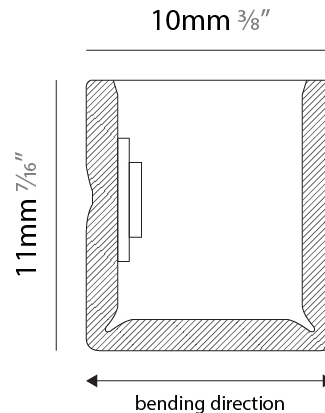

E12W0004-

base number _____
Color _____
Temperature _____

1. To build a product code in our configurator select the specify button on the base model # product page
2. To build a manual product code on this datasheet choose from the options listed below in blue font and add the suffix to the base model #

GENERAL

Series: Flexlite
Subseries: Firenze Palla Monopoint
Brand: Unonovesette
Division: Exterior
Mounting Type: Surface
Mounting Location: Wall
Subcategory: Wall Effect

PHYSICAL

Shape: Curves
Length (mm): 1000
Length (in): 39 ³/₈
Width (mm): 10
Width (in): 0 ³/₈
Height (mm): 11
Height (in): 0 ⁷/₁₆
Light Distribution: Omnidirectional
Diffuser: Polyurethane - Opal
Fixture Finish: WHI
Fixture Material: PVC / Polyurethane
Cable Details: Neoprene 300mm 2x0.5 mm²
Upon Request: Custom length - maximum of 5 meters

ELECTRICAL

Lamp Type: LED
Input Wattage (W): 13.57/m
Total Output Wattage (W): 11.21/m
Dimming: Non-Dimmable / 0-10V Dimming
Driver Included: No
Driver Location: Remote
Driver Type: Constant Voltage - Universal
Driver Class: Class 2
Input Voltage (V): 120 - 277
Output Voltage (V): 24

LED

Color Temperature (°K): 2700 / 3150 / 4300 / 5250
Max. Delivered Lumen (lm): 470 (3150K)
CRI: >85 CRI
Lamp Life (hrs): 50000
Upon Request: Dim to Warm

OPTICAL

Optic°: 120° Diffused light

RATINGS AND CERTIFICATIONS

Certified By: Certified for North American Standards
IP rating: IP68 (for permanent submersion 5m)