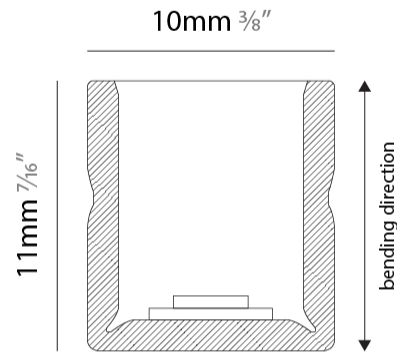

FLEXLITE WAVE SURFACE

E12W0007-

base number Color
Temperature

1. To build a product code in our configurator select the specify button on the base model # product page
2. To build a manual product code on this datasheet choose from the options listed below in blue font and add the suffix to the base model #

GENERAL

Series: Flexlite
Subseries: Flexlite Wave
Brand: Unonovesette
Division: Exterior
Mounting Type: Surface
Mounting Location: Wall
Subcategory: Wall Effect

PHYSICAL

Shape: Abstract
Length (mm): 1000
Length (in): 39 ³/₈
Width (mm): 10
Width (in): 0 ³/₈
Height (mm): 11
Height (in): 0 ⁷/₁₆
Light Distribution: Omnidirectional
Diffuser: Polyurethane - Opal
Fixture Finish: WHI
Fixture Material: PVC / Polyurethane
Cable Details: Neoprene 300mm 2x0.5 mm2
Upon Request: Custom length - maximum of 5 meters

ELECTRICAL

Lamp Type: LED
Input Wattage (W): 13.57/m
Total Output Wattage (W): 11.21/m
Dimming: Non-Dimmable / 0-10V Dimming
Driver Included: No
Driver Location: Remote
Driver Type: Constant Voltage - Universal
Driver Class: Class 2
Input Voltage (V): 120 - 277
Output Voltage (V): 24

LED

Color Temperature (°K): 2700 / 3050 / 4250 / 5100
Max. Delivered Lumen (lm): 420 (3050K)
CRI: >85 CRI
Lamp Life (hrs): 100000
Upon Request: Dim to Warm

OPTICAL

Optic°: 120° Diffused light

RATINGS AND CERTIFICATIONS

Certified By: Certified for North American Standards
IP rating: IP68 (for permanent submersion 5m)